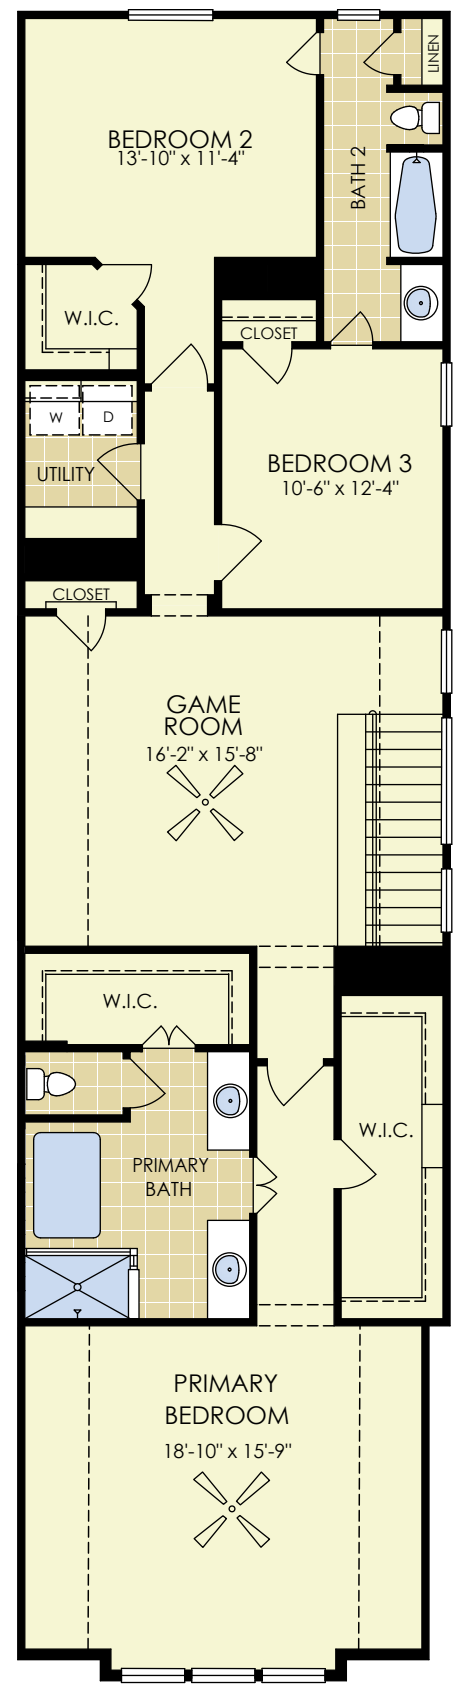

FIRST FLOOR

SECOND FLOOR

Bordeaux
 Approximate Sq. Ft. 2576