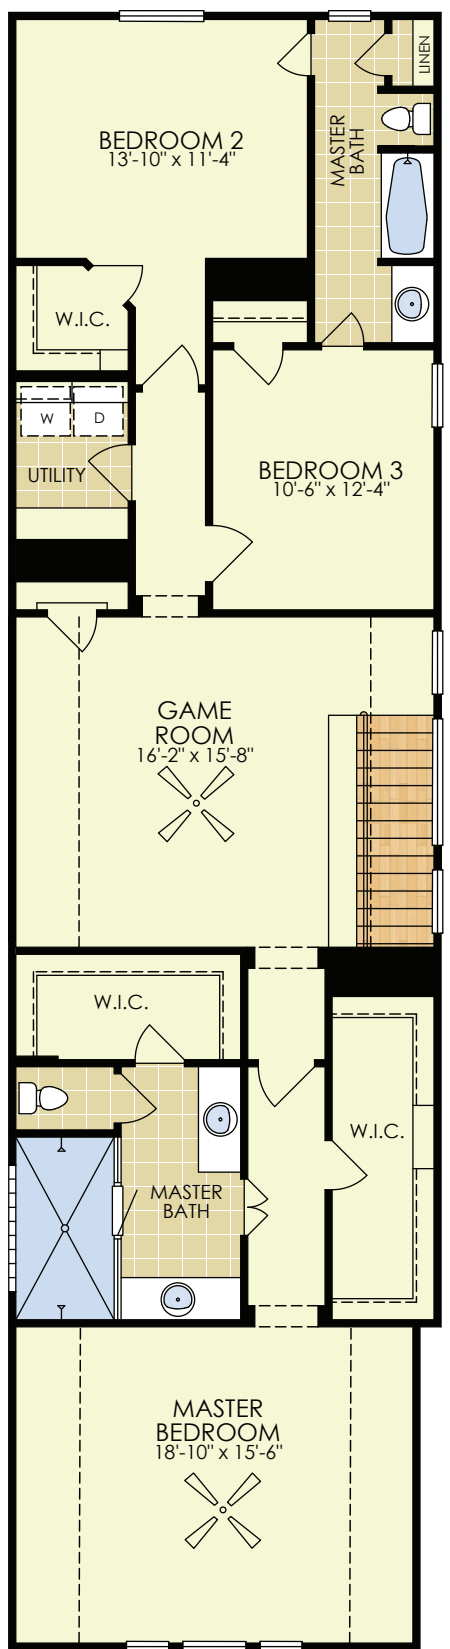

FIRST FLOOR

OPT. NO BREAKFAST

SECOND FLOOR

*Bordeaux*

Approximate Sq. Ft. 2535