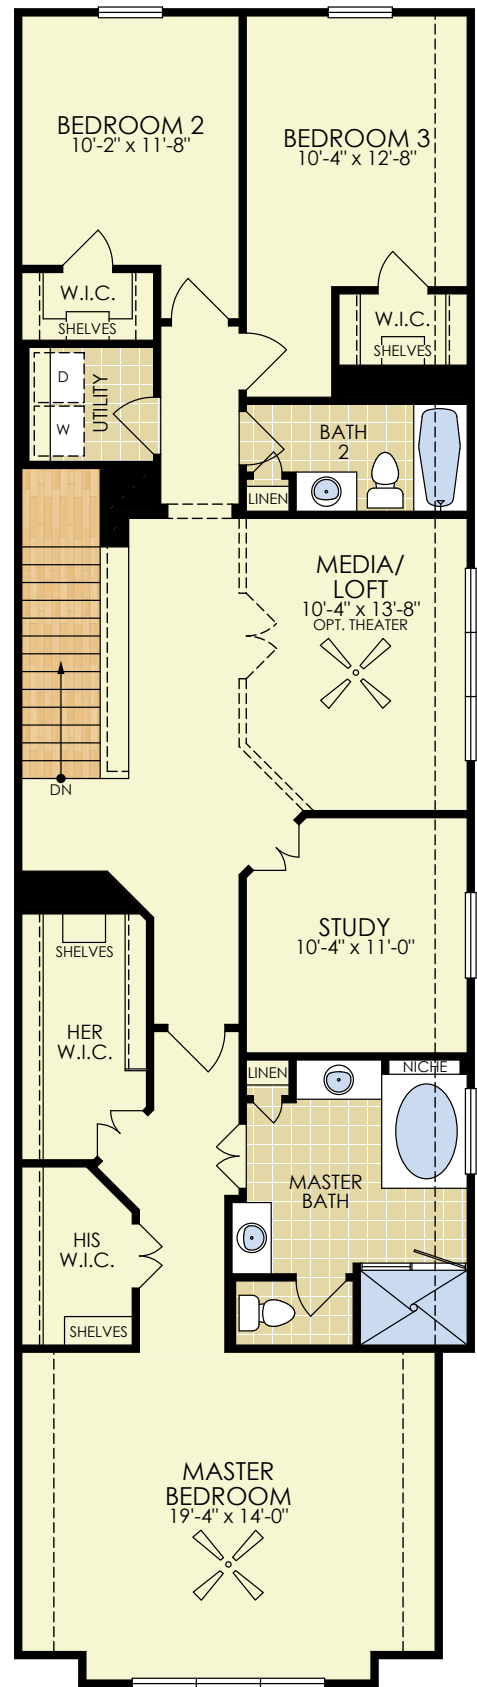

FIRST FLOOR

SECOND FLOOR

Chesapeake

Approximate Sq. Ft. 2532