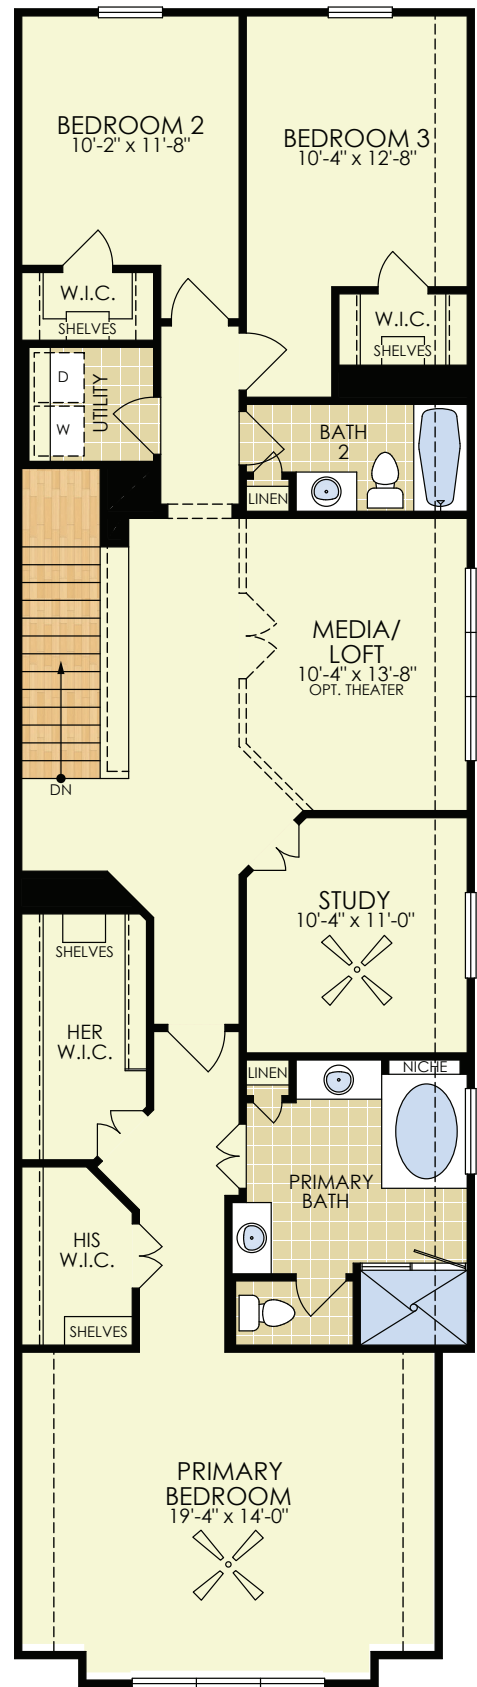

FIRST FLOOR

SECOND FLOOR

Chesapeake

Approximate Sq. Ft. 2532